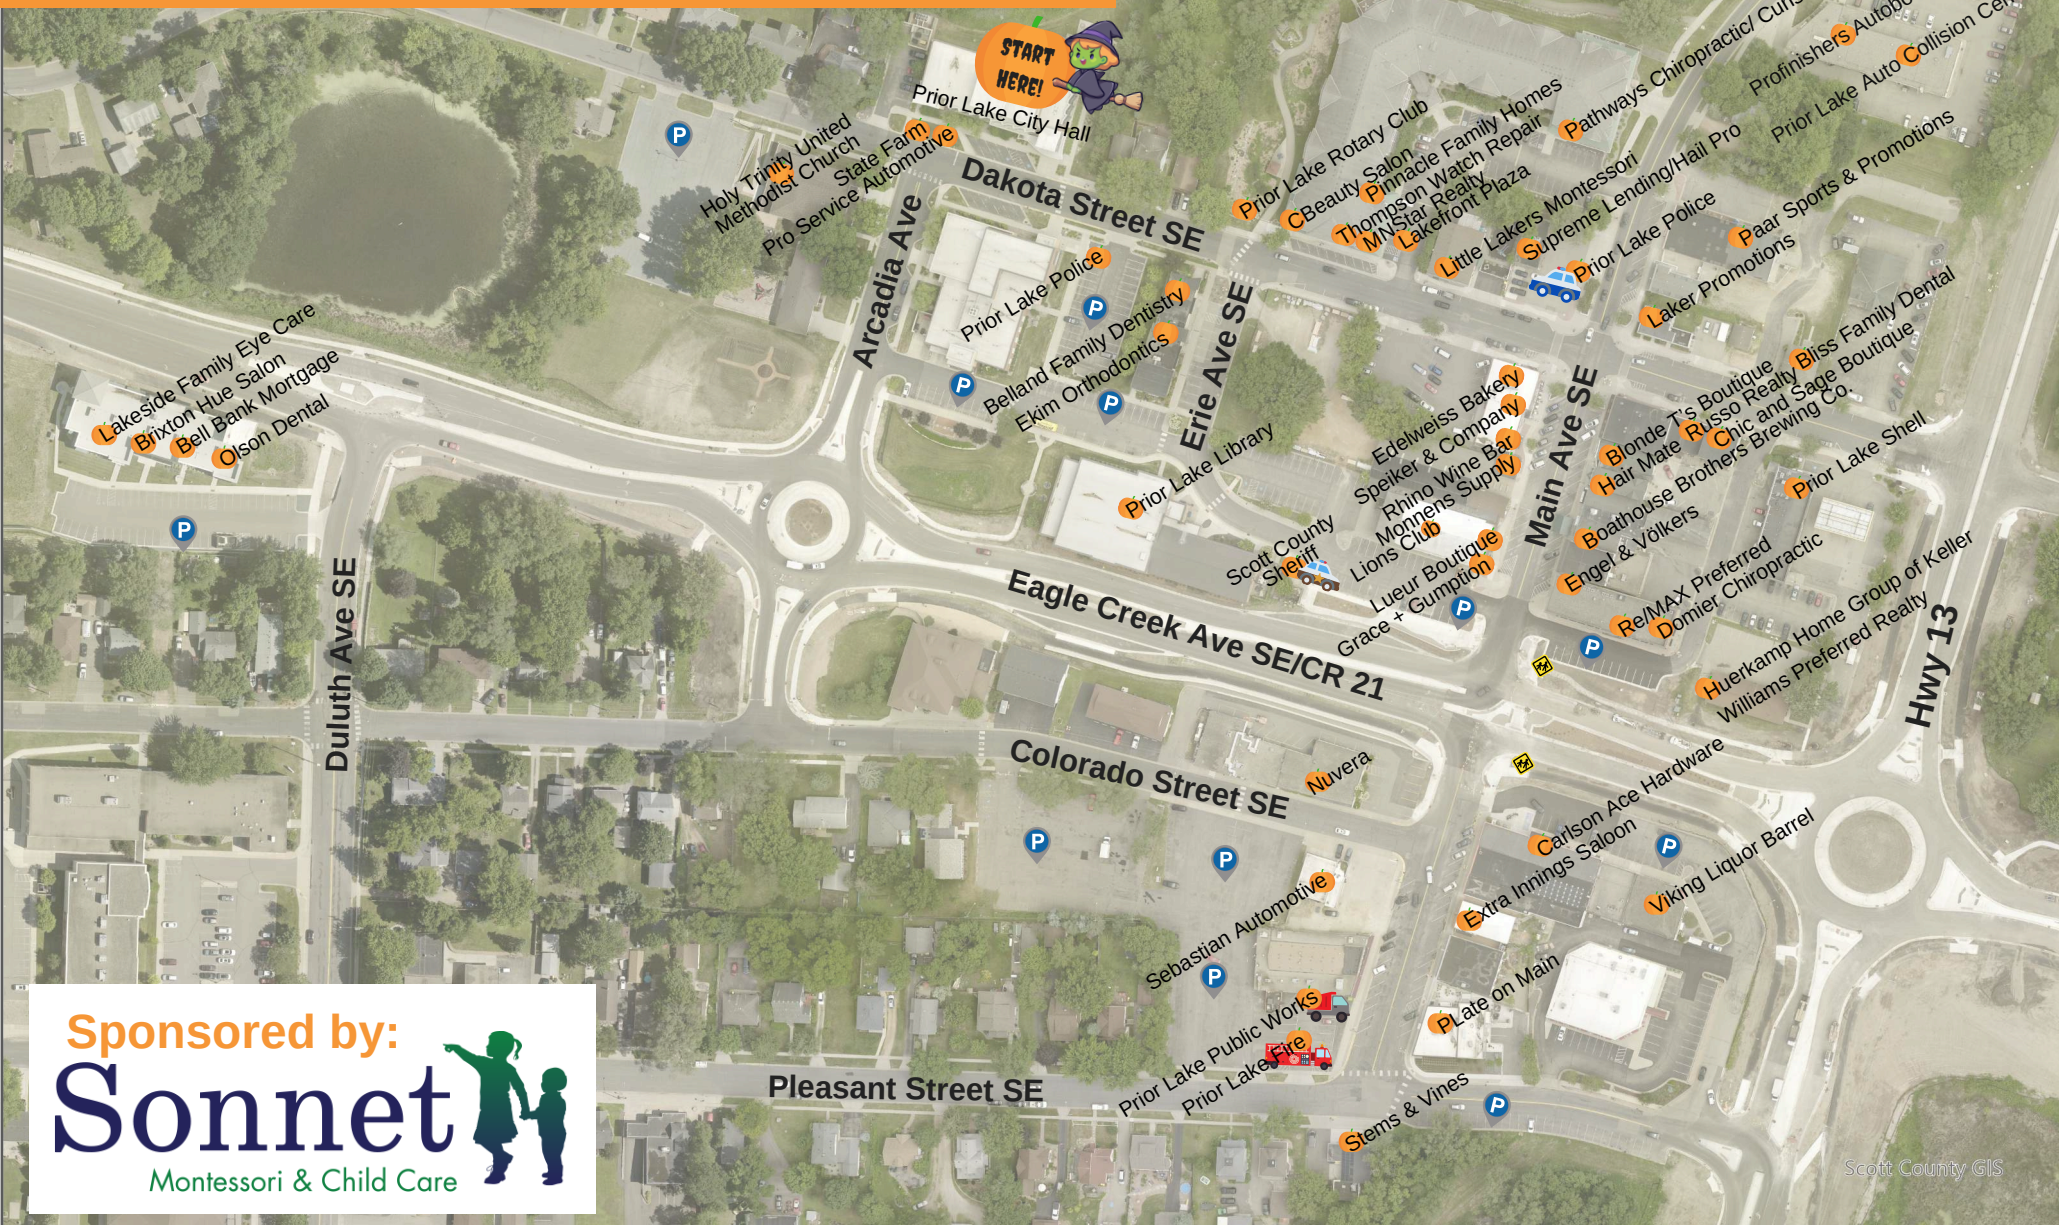

CANDY CRAWL MAP 2024

October 31st, 10am-1pm

Below is a map to help guide you to all of the participating businesses for the candy crawl and on the back, is a list of businesses in alphabetical order.

Sponsored by:

Sonnet
Montessori & Child Care

2024 CANDY CRAWL PARTICIPATING BUSINESSES

Indicates stop at City Hall
4646 Dakota Street SE
October 31st, 10am-1pm

- Bell Bank Mortgage
- Belland Family Dentistry
- Bliss Family Dental
- Blonde T's Boutique
- Boathouse Brothers Brewing Co.
- Brixton Hue Salon
- Carlson Ace Hardware
- CBeauty Salon
- Chic and Sage Boutique
-  City of Prior Lake
- Domier Chiropractic
- Edelweiss Bakery
- Ekim Orthodontics
- Engel & Völkers
- Extra Innings Saloon
- Grace + Gumption
- Hair Mate
- Holy Trinity United Methodist Church
- Huerkamp Home Group of Keller Williams Preferred Realty
- Lakefront Plaza (Trunk-r-Treat)
- Laker Promotions
- Lakeside Family Eye Care
- Little Lakers Montessori
- Lueur Boutique
-  Mandi Vote State Farm
- MNStar Realty
- Monnens Supply
- Nuvera
- Olson Dental
- Paar Sports & Promotions
- Pathways Chiropractic/ Curis Functional Health
- Pinnacle Family Homes
- PLate on Main
- Prior Lake Auto Collision Center 1
- Prior Lake Library
- Prior Lake Lions Club
- Prior Lake Rotary Club
- Prior Lake Shell
- Profinishers Autobody
-  Pro Service Automotive
- RE/MAX Preferred
- Rhino Wine Bar
- Russo Realty
- Scott County Sheriff's Office
- Sebastian Automotive
-  Sonnet Montessori
- Speiker & Company LTD
- Stems & Vines Floral Boutique
- Supreme Lending/Hail Pro
- Thompson Watch Repair
- Viking Liquor Barrel